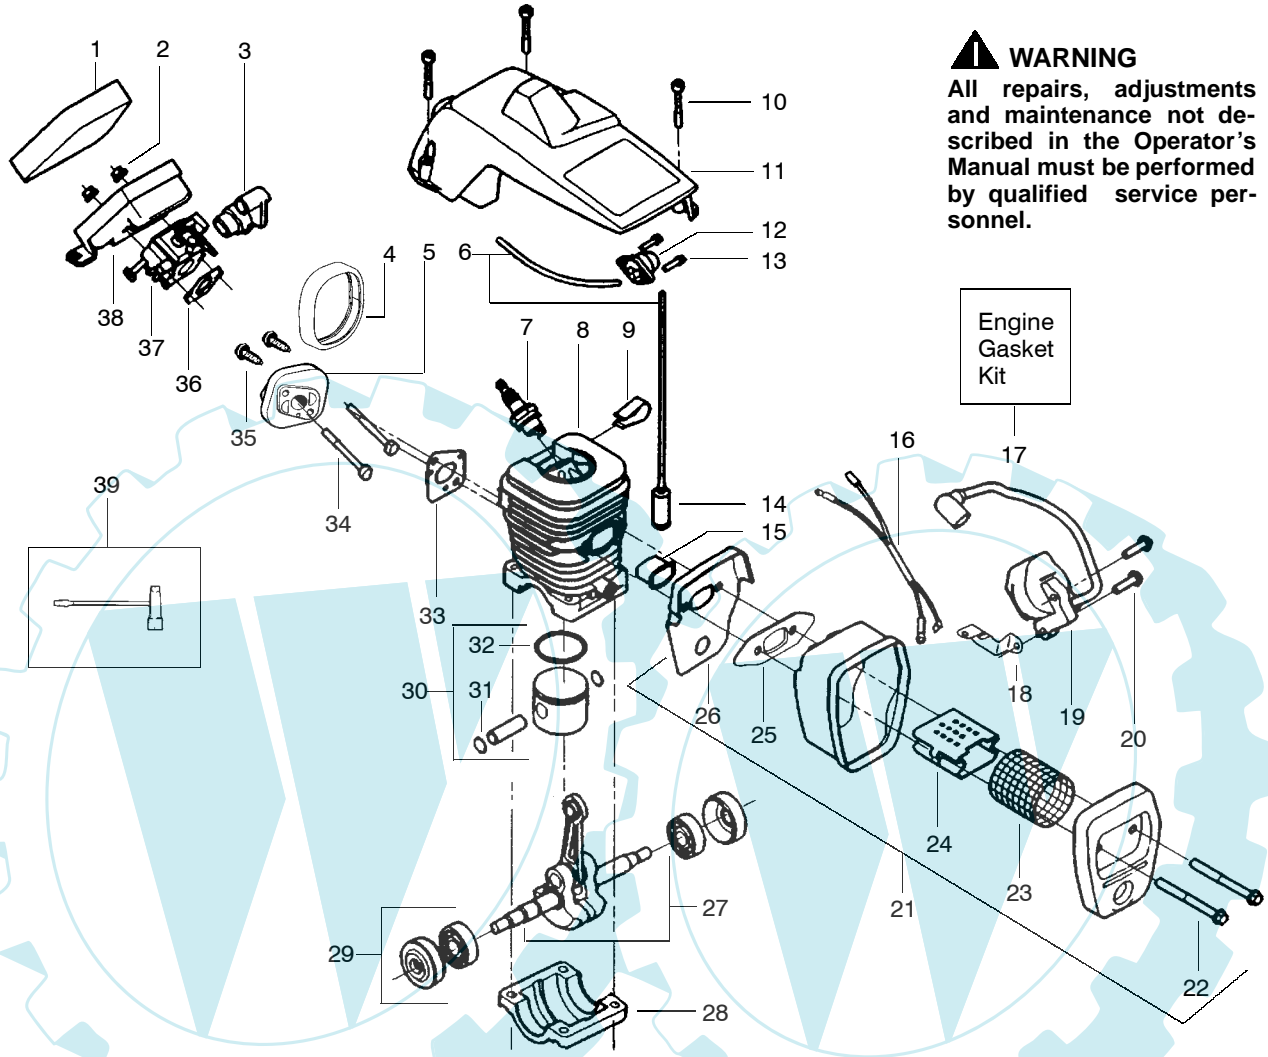

PARTS LIST NO. 530163921		McCULLOCH PARTS LIST	CHAIN SAW MODEL(s) MAC – 325 (Russia)
DATE 2/24/03	NEW		PAGE NO. 1
Note: Illustration may differ from actual model due to design changes			

WARNING
All repairs, adjustments and maintenance not described in the Operator's Manual must be performed by qualified service personnel.

✓ = NEW PART NUMBER FOR THIS IPL ★ = REFER TO THE SERVICE REFERENCE INDICATED FOR MORE INFORMATION. (LOCATED AT END OF IPL)

PARTS LIST NO. 530163921		McCULLOCH PARTS LIST	CHAIN SAW MODEL(s) MAC – 325 (Russia)
DATE 2/24/03	NEW		PAGE NO. 2
Note: Illustration may differ from actual model due to design changes			

✓ = NEW PART NUMBER FOR THIS IPL * = REFER TO THE SERVICE REFERENCE INDICATED FOR MORE INFORMATION. (LOCATED AT END OF IPL)
● = THESE PARTS ARE ILLUSTRATED FOR CLARITY. ORDER COMPLETE ASSEMBLY.

PARTS LIST NO. 530163921		 PARTS LIST	CHAIN SAW MODEL(s) MAC – 325 (Russia)
DATE 2/24/03	NEW		NOTE: Illustration may differ from actual model due to design changes