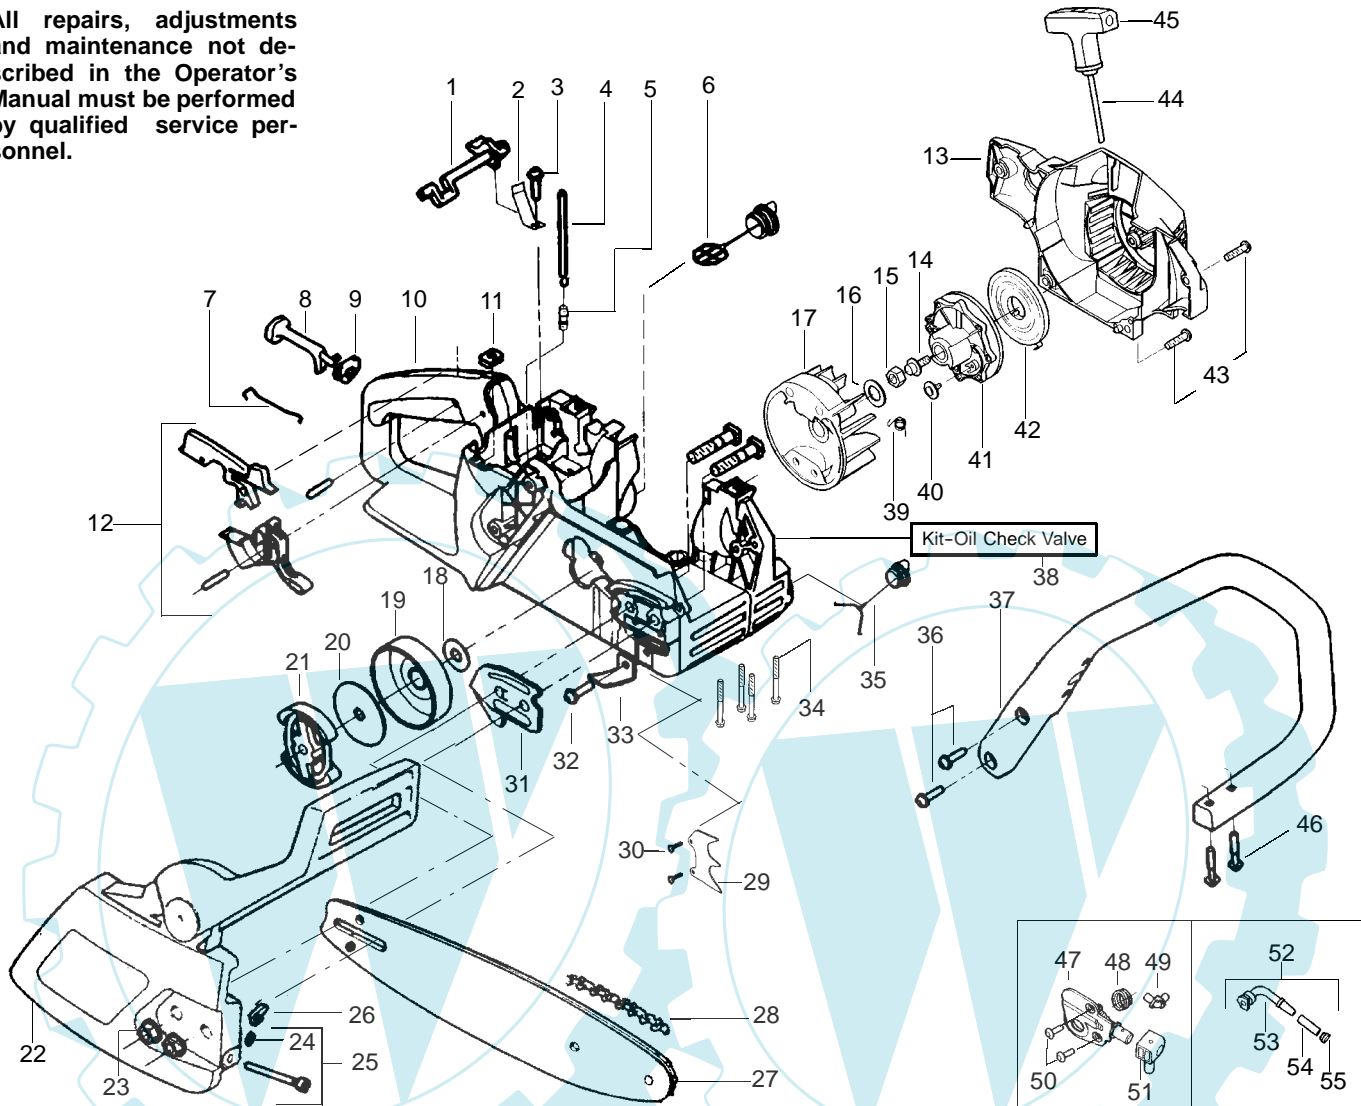

PARTS LIST NO. 530163921		McCULLOCH PARTS LIST	CHAIN SAW MODEL(s) MAC – 325 (Russia)
DATE 2/24/03	NEW		PAGE NO. 1
Note: Illustration may differ from actual model due to design changes			

WARNING
All repairs, adjustments and maintenance not described in the Operator's Manual must be performed by qualified service personnel.

✓ = NEW PART NUMBER FOR THIS IPL ★ = REFER TO THE SERVICE REFERENCE INDICATED FOR MORE INFORMATION. (LOCATED AT END OF IPL)

PARTS LIST NO. 530163921		McCULLOCH PARTS LIST	CHAIN SAW MODEL(s) MAC – 325 (Russia)
DATE 2/24/03	NEW		PAGE NO. 2
Note: Illustration may differ from actual model due to design changes			

✓ = NEW PART NUMBER FOR THIS IPL * = REFER TO THE SERVICE REFERENCE INDICATED FOR MORE INFORMATION. (LOCATED AT END OF IPL)
● = THESE PARTS ARE ILLUSTRATED FOR CLARITY. ORDER COMPLETE ASSEMBLY.

PARTS LIST NO. 530163921		 PARTS LIST	CHAIN SAW MODEL(s) MAC – 325 (Russia)
DATE 2/24/03	NEW		NOTE: Illustration may differ from actual model due to design changes